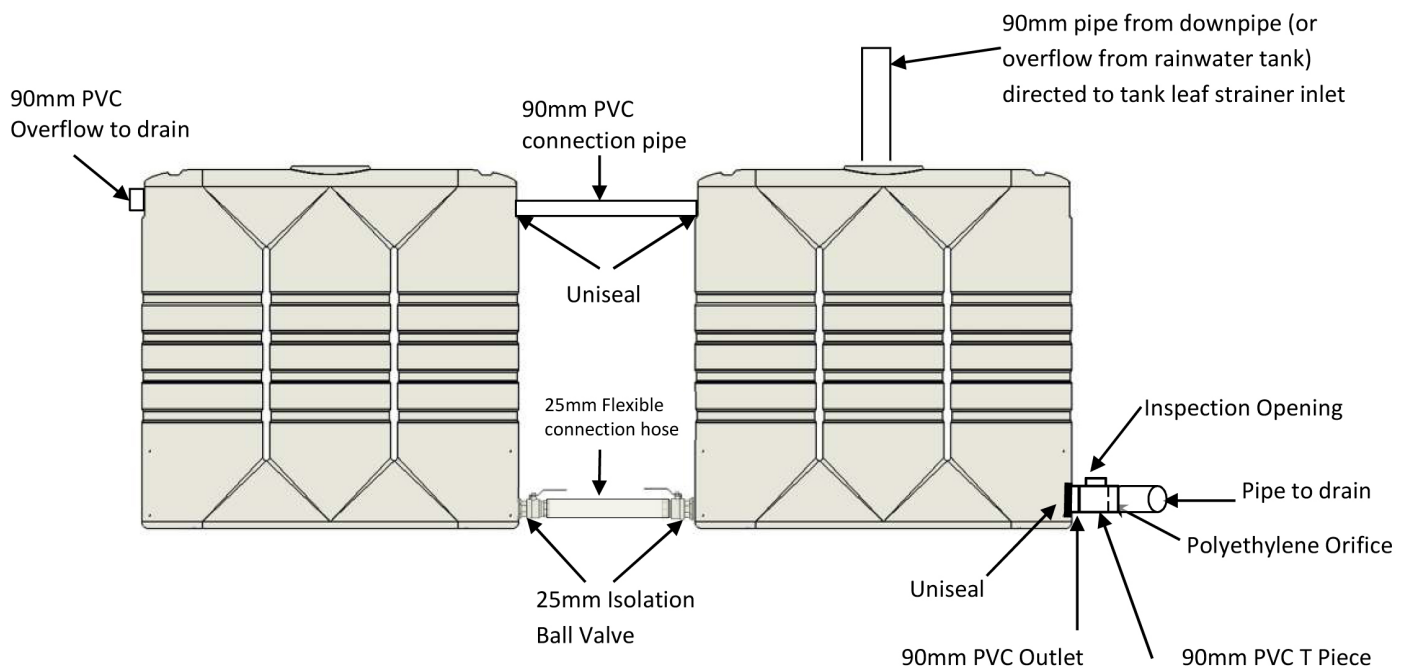

# Multiple Detention Tank Arrangement

Bushmans Detention tank comes standard with :

- Inlet leaf strainer, with mosquito proof wire mesh
- 90mm overflow