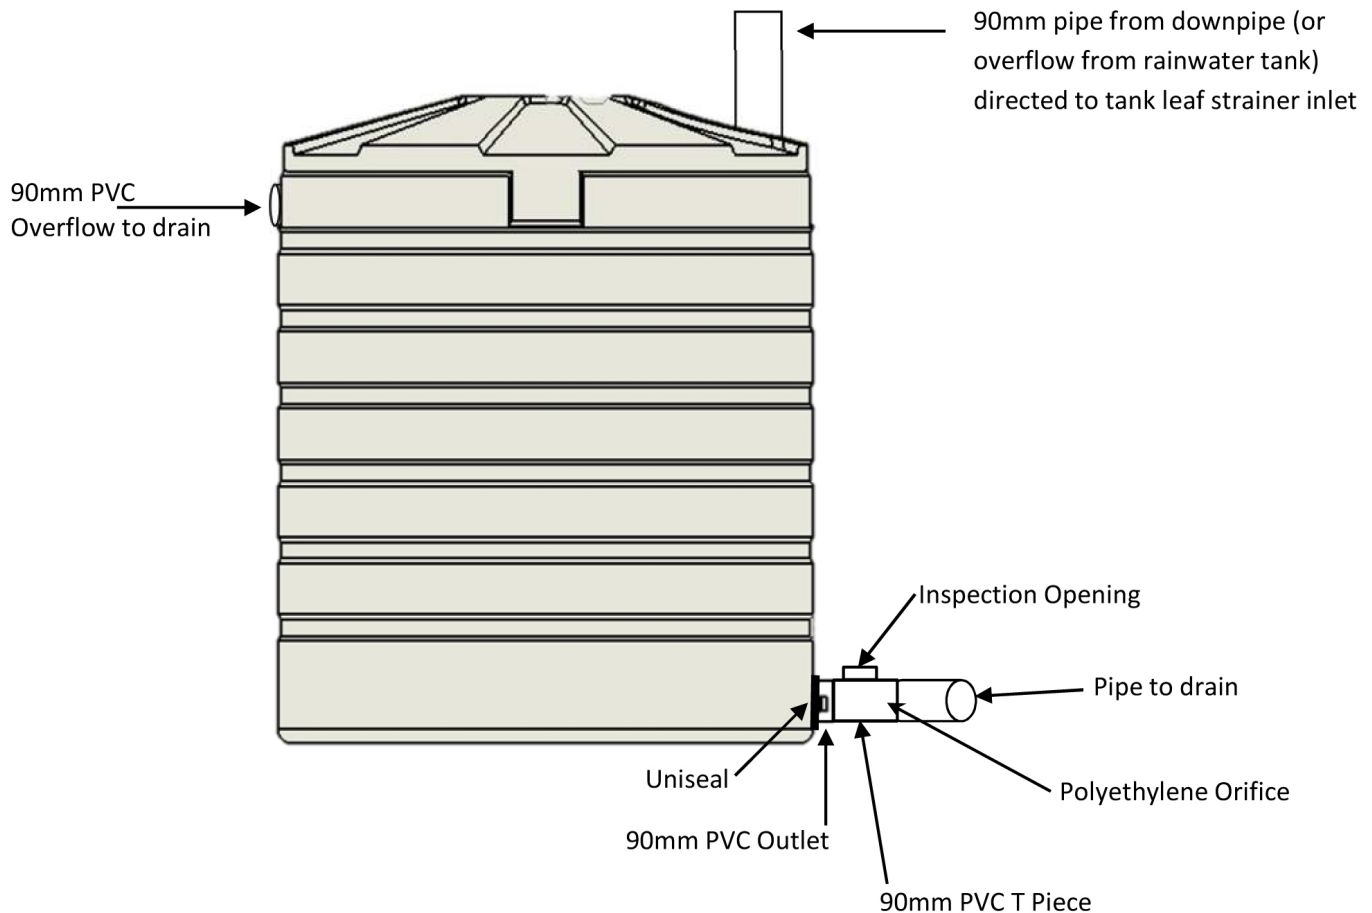

# Multiple Detention Tank Arrangement

Bushmans Detention tank comes standard with :

- Inlet leaf strainer, with mosquito proof wire mesh
- 90mm overflow